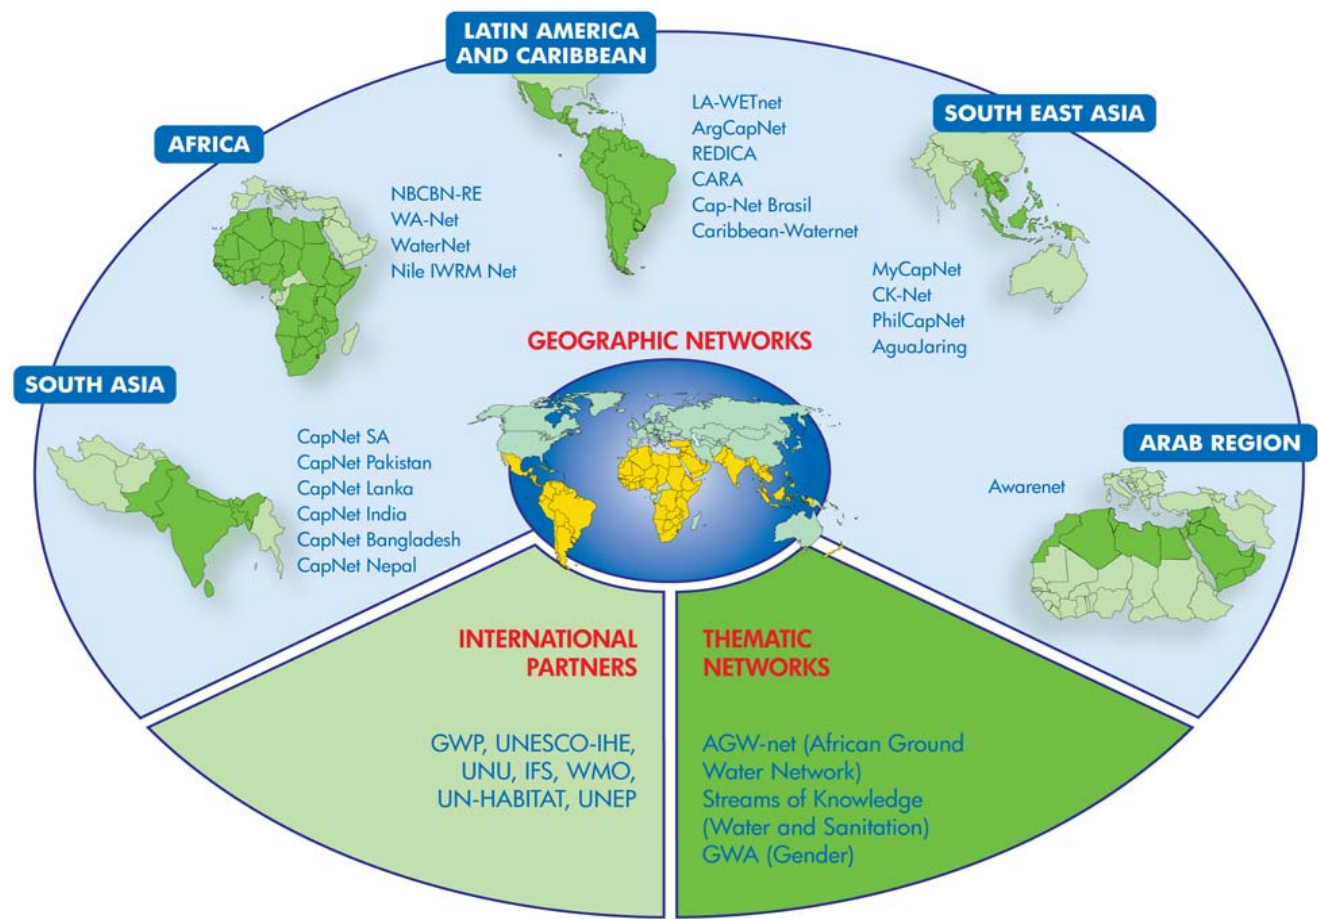

About the network and opportunities for collaboration

Who are we?

Cap-Net is a **partnership** of training institutions, knowledge centres and water managers around the world

We seek **effective capacity building** for sustainable management of water

Our Partners

A programme of

With core funding from

Partner of

Hosted by

Global partners, and regional and country networks make up the Cap-Net network

The Global Network

Project strategy

International development organizations and research institutes

to increase their relevance, outreach and impact on the ground, incorporate local knowledge

Local, national and regional organizations

to improve performance and relevance, share tools and knowledge, access resources and better coordinate activities

Donors and multilateral agencies

to scale-up impacts and get the most from their capacity building investment, synergy.

Result areas

Networks in place
▪Regional and country capacity building networks
▪Global Network